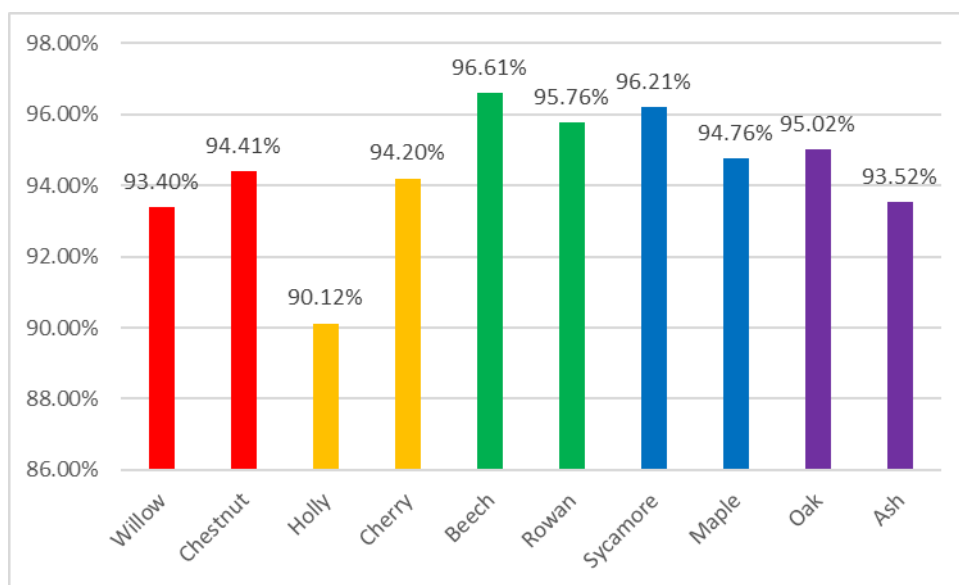

For Comic Relief, everyone came to school with 'Mad Hair'; raising a fantastic £178.36 - thank you School Council for organising this. And a huge thank you to PALS for organising, and running, a KS2 film night, Mothers' Day sales and the Book Fayre. Following PALS Christmas fair, I am delighted to announce that Maisie in Cherry class won their colouring competition - well done Maisie!

Finally, and to finish the month - thank you and very well done Willow and Chestnut classes for entertaining us with your superb Mothers' Day assembly. Your mum's should all be very proud of you.

The graph below shows each class' attendance for March. Well done Beech and Sycamore classes for the best attendance this month:

Lastly, have you heard of Parent View? Parent View is an online questionnaire for you to give your views about Lawnside at any time of the year. We have just set up the link on our website - <https://www.lawnsideacademy.org.uk/page/?title=Parent+View&pid=54> and would encourage you to log on and give your views.

Diary Dates for April	
Monday 1 April	Sports Week
Monday 1 April	Year 3 visit to St. Andrews Lower School (Sing Out)
Tuesday 2 April	Year 3 visit to Stibbington
Friday 5 April	Last day of spring term
Friday 5 April	'Hot Dog Friday' - book by 12pm Saturday
Tuesday 23 April	Children return to school following Easter holiday
Thursday 25 April	PTA meeting - 7pm

Yours sincerely and my very best wishes for an enjoyable Easter holiday when it arrives.

Cheryl Johnson
Principal